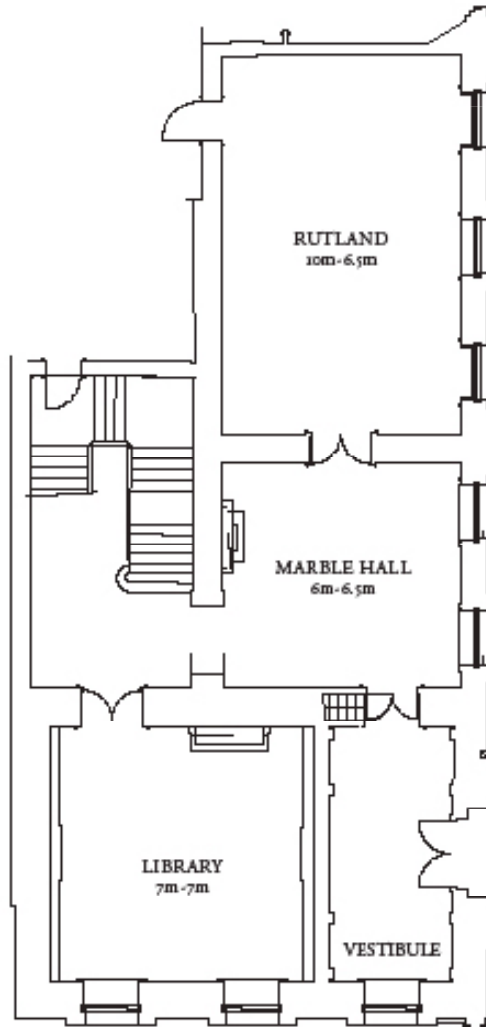

KENT HOUSE

KNIGHTSBRIDGE

- EXCLUSIVELY YOURS -

Bare Essentials

Capacity

Power Supply

CLASSROOM THEATRE BANQUET RECEPTION CABARET

Ground Floor

Rutland Room	36	60	60	80/150	35
Library	30	40	40	60	21

First Floor

Sanctuary	126	300	240	300	122
-----------	-----	-----	-----	-----	-----

A 63 amp 3 phase supply is available in both the Rutland Room and the South Sanctuary.