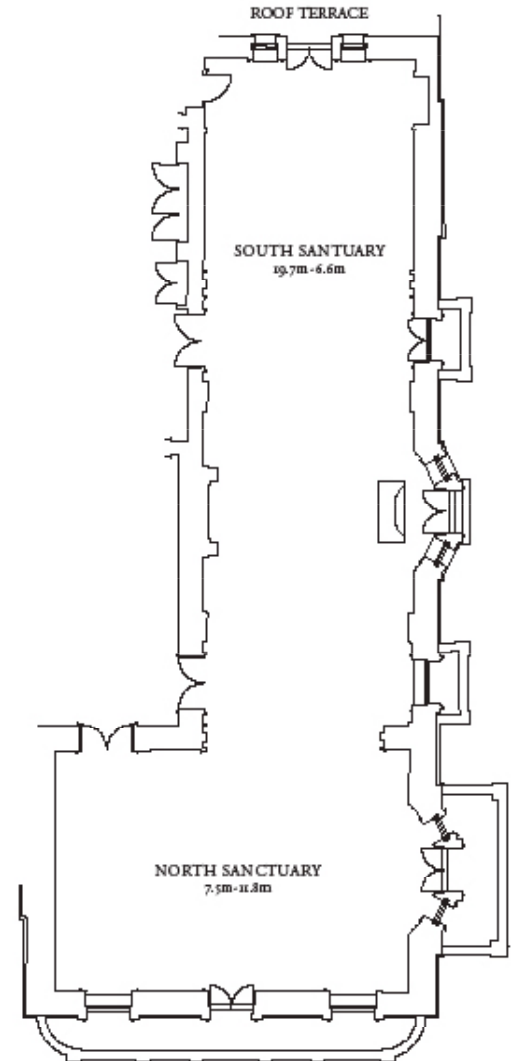

KENT HOUSE

KNIGHTSBRIDGE

- EXCLUSIVELY YOURS -

Bare Essentials

Capacity

Power Supply

CLASSROOM THEATRE BANQUET RECEPTION CABARET

Ground Floor

Rutland Room	36	60	60	80/150	35
Library	30	40	40	60	21

First Floor

Sanctuary	126	300	240	300	122
-----------	-----	-----	-----	-----	-----

A 63 amp 3 phase supply is available in both the Rutland Room and the South Sanctuary.