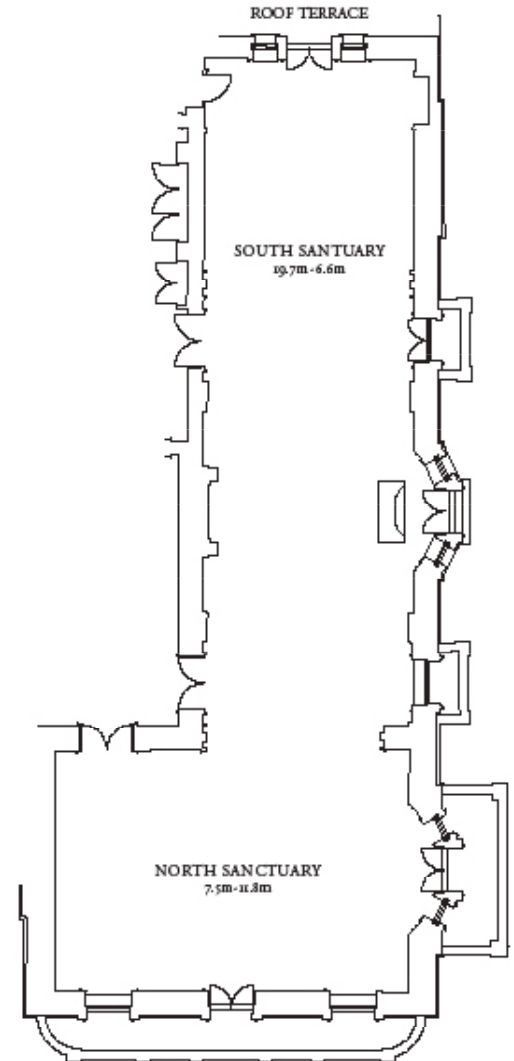

Bare Essentials

Capacity

Power Supply

	CLASSROOM	THEATRE	BANQUET	RECEPTION	CABARET
<i>Ground Floor</i>					
Rutland Room	36	60	60	80/150	35
Library	30	40	40	60	21
<i>First Floor</i>					
Sanctuary	126	300	240	300	122