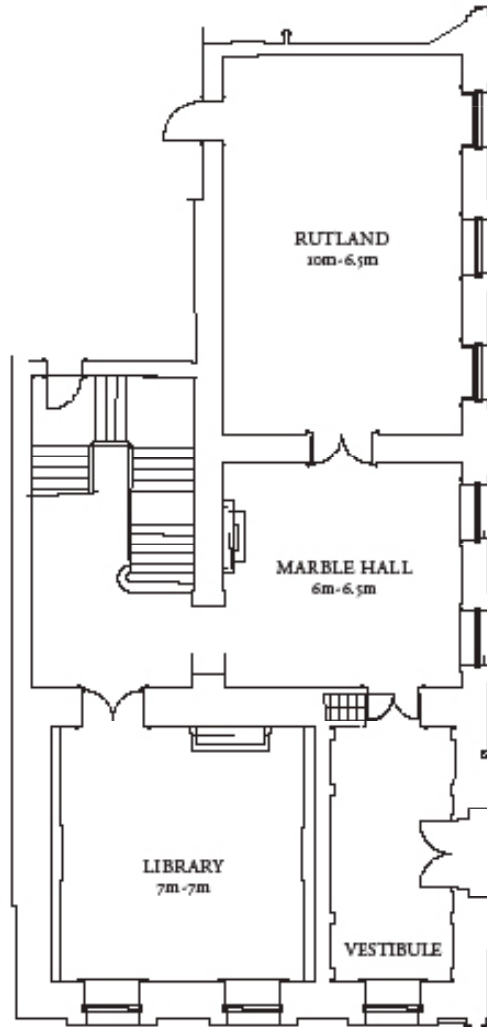

Bare Essentials

Capacity

Power Supply

	CLASSROOM	THEATRE	BANQUET	RECEPTION	CABARET
<i>Ground Floor</i>					
Rutland Room	36	60	60	80/150	35
Library	30	40	40	60	21
<i>First Floor</i>					
Sanctuary	126	300	240	300	122