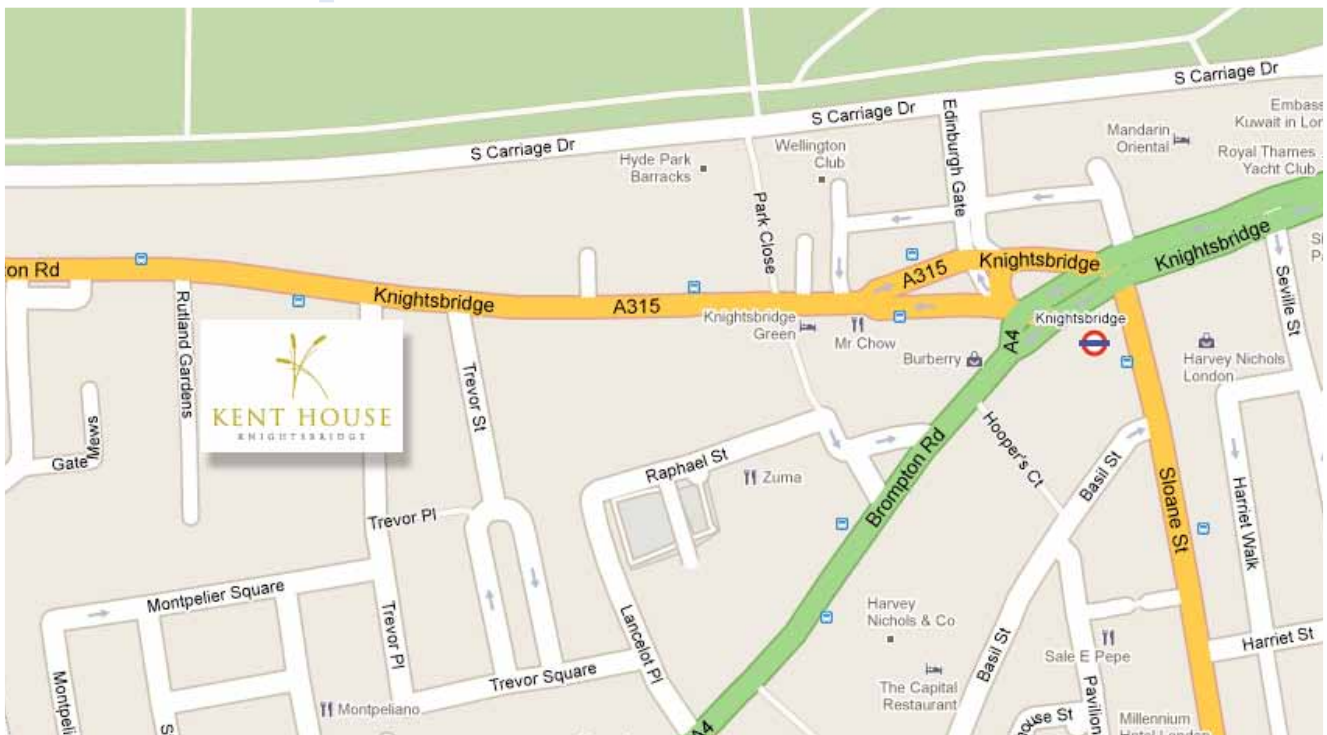

Kent House Knightsbridge

is the first building on the left as you pass through the security gates at the top of Rutland Gardens. It is in a superb location, in a private and secure road opposite the Knightsbridge Barracks.

Public Transport

The Piccadilly Line stops at Knightsbridge, exit Brompton Road & Harrods. The walk from Knightsbridge underground station is less than five minutes. Four bus routes (No 9, 10, 52 & 452) stop outside the building.

Car parking

There is no parking on Rutland Gardens but metered parking is available on Rutland Gate and within Hyde Park on Carriage Drive. Underground parking is close by on Kensington Road on the corner of Ennismore Gardens.