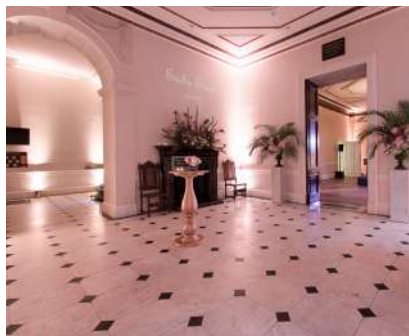

SUMMER *at*
KENT HOUSE
KNIGHTSBRIDGE

SUMMER *at*
KENT HOUSE
KNIGHTSBRIDGE

What could be more quintessentially English than a summer party at a historic townhouse with Royal heritage, located in Knightsbridge?

Positioned on the edge of Hyde Park, Kent House Knightsbridge is a stylish townhouse where Queen Victoria's father, Prince Edward, installed his mistress for secret rendezvous. Now available for exclusive hire the venue features two terrace spaces and a range of flexible internal spaces with floor to ceiling windows and a beautiful sweeping staircase and atrium allowing the summer light to flood in.

Whether it's a stylish corporate soiree or a laidback BBQ, our two new terraces are the perfect spaces for corporate and private functions including drinks receptions and networking events. Light, ornate and elegant our private townhouse brings

- Exclusive hire of our townhouse
- 2 floors of event spaces
- 2 outdoor terraces
- Prosecco/Pimms reception
- Beer, wine & soft drinks (4 hour package)
- 2 course BBQ
- Uplighting & lanterns throughout venue
- PA & Radio mics for background music & speeches